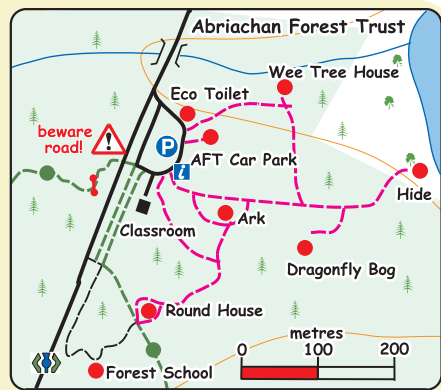

Abriachan Forest Trust Map

Scale 1:20,000

1/2 mile

0.5km

1cm = 200m

Contour Interval 30m

Kelpies MTB Trail Grades

- Easy
- Intermediate
- ▲— Difficult
- One Way

Legend

- Road
- Forest Road
- Track (gate)
- Path (steep)
- easy access
- Cafe, Bar
- Parking
- Information
- Board
- View Point
- Building
- Forest
- Contour
- Great Glen Way

Access to the land shown on this map is covered by the principles set out in the Scottish Outdoor Access Code. For further information see www.outdooraccess-scotland.com
 Map based on out of copyright OS material and original survey by Trailmaps using GPS.
 Copyright Abriachan Forest Trust 2008 www.abriachan.org.uk