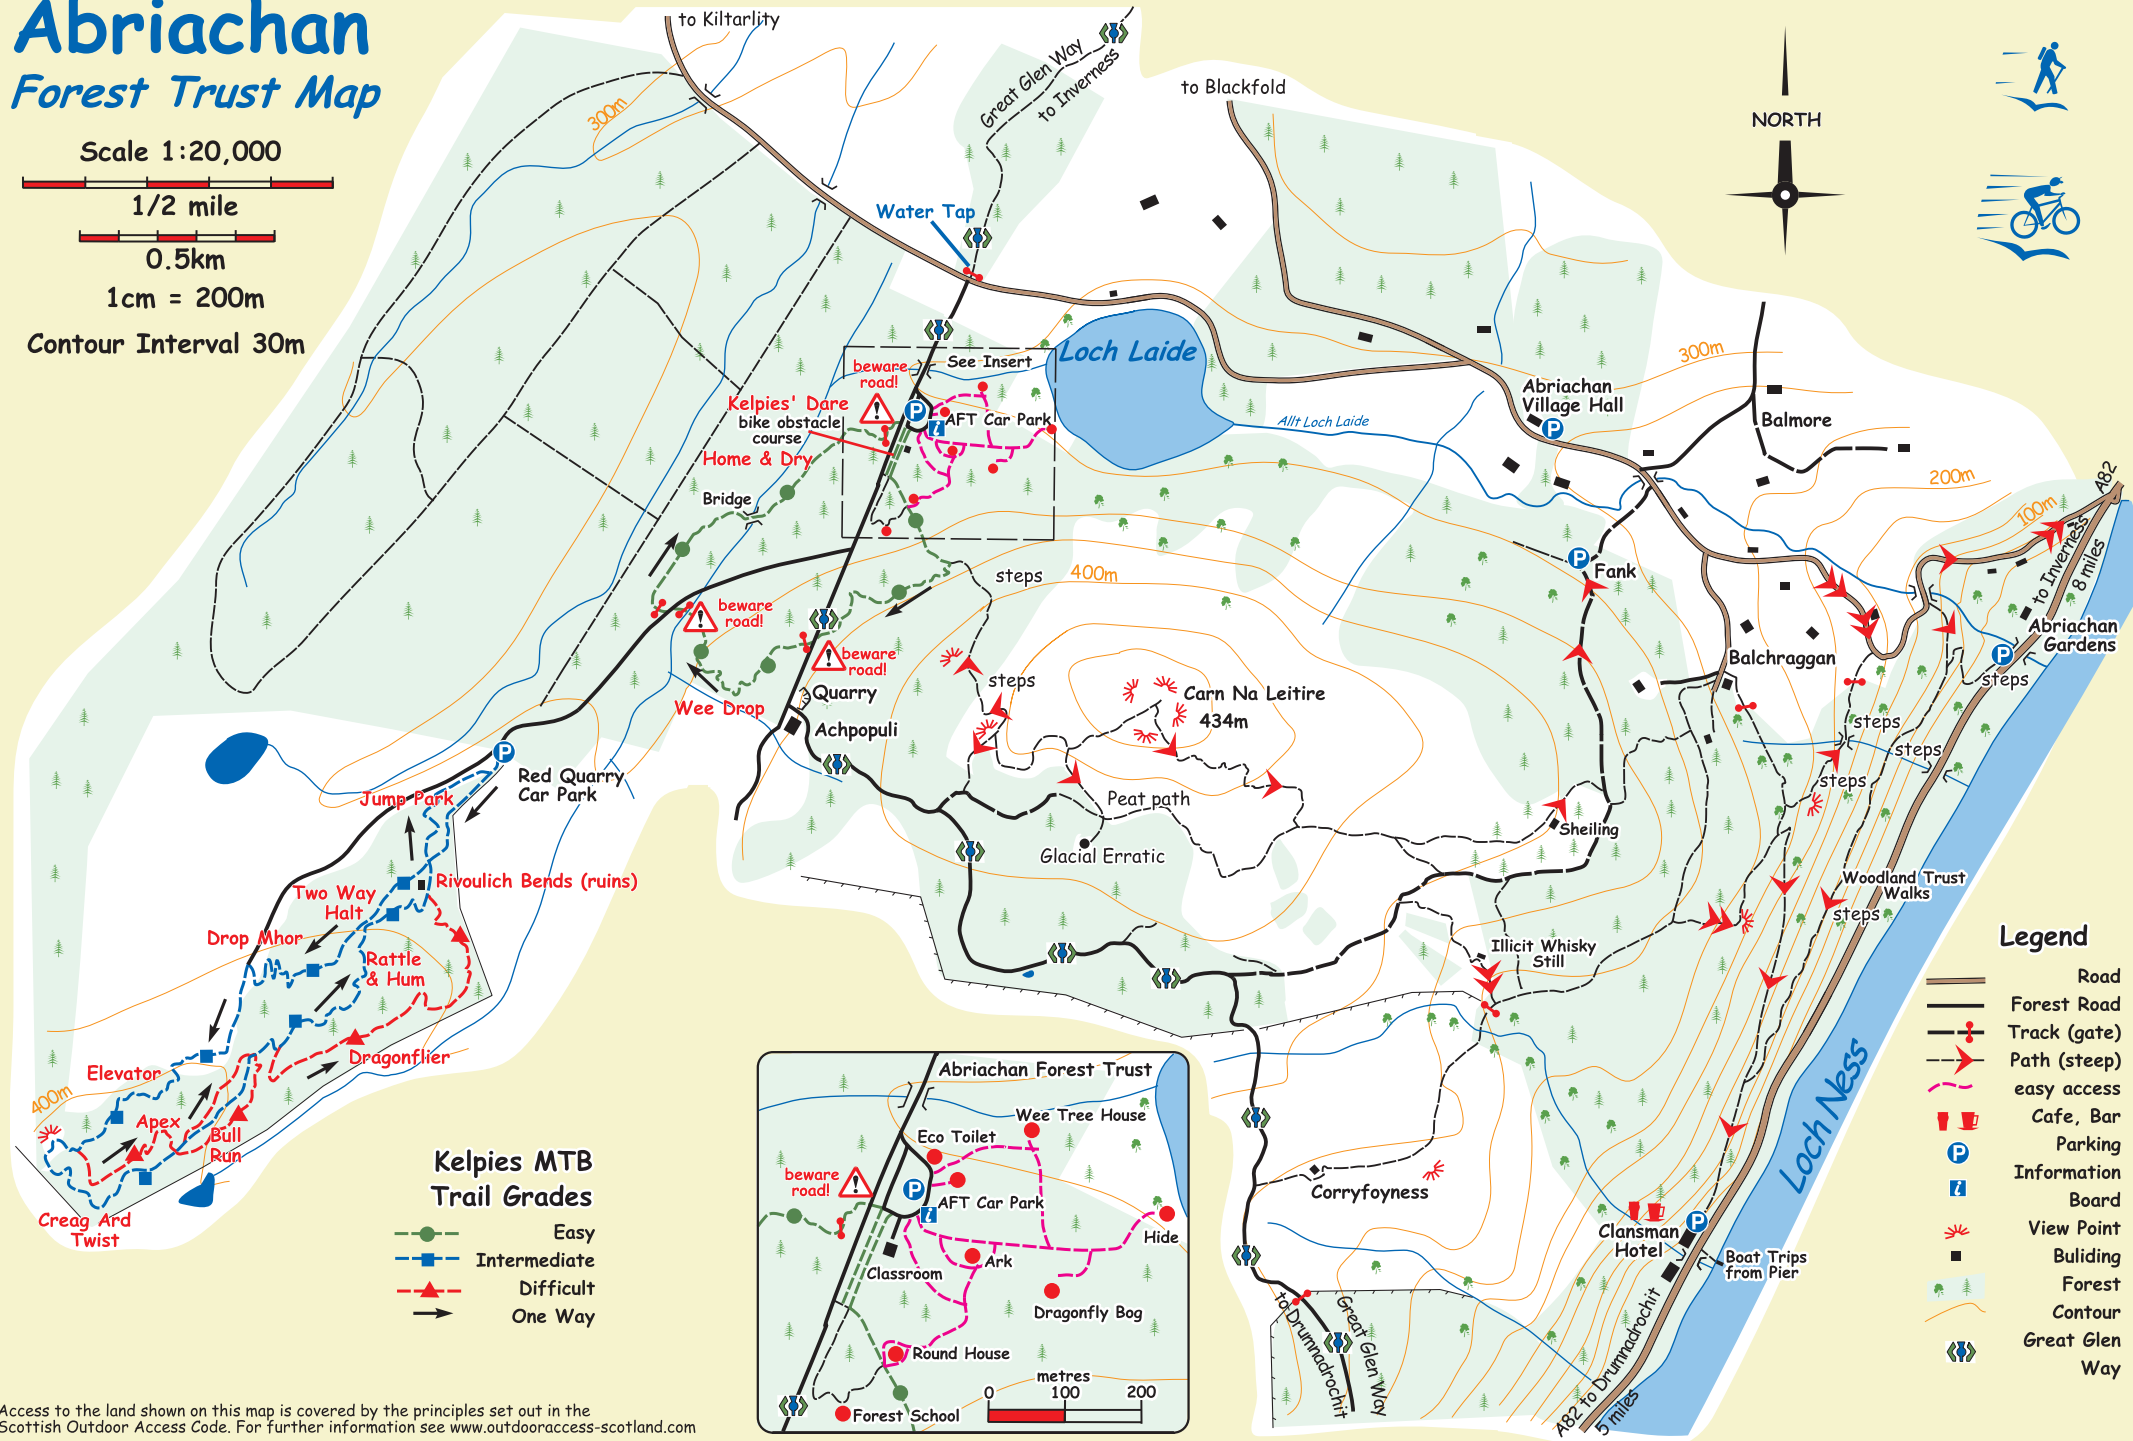

Abriachan Forest Trust Map

Scale 1:20,000

1/2 mile

0.5km

1cm = 200m

Contour Interval 30m

Kelpies MTB Trail Grades

- Easy
- Intermediate
- ▲— Difficult
- One Way

Legend

- Road
- Forest Road
- Track (gate)
- Path (steep)
- easy access
- Cafe, Bar
- Parking
- Information
- Board
- View Point
- Building
- Forest
- Contour
- Great Glen Way

Access to the land shown on this map is covered by the principles set out in the Scottish Outdoor Access Code. For further information see www.outdooraccess-scotland.com
 Map based on out of copyright OS material and original survey by Trailmaps using GPS.
 Copyright Abriachan Forest Trust 2008 www.abriachan.org.uk